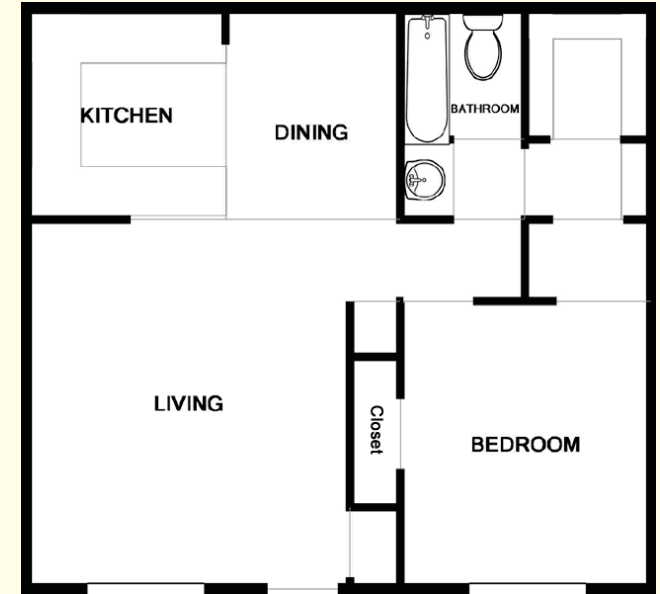

Features & Amenities

- Spacious Floor Plans
- Open Kitchens
- Frost-free Refrigerator
- 2" Faux Wood Blinds
- Carpeted Bedrooms
- Ceiling Fans
- Plank Flooring
- Tile Floors in Kitchen & Bath*
- On Site Laundry Facilities
- Free Assigned Parking
- Patios & Balconies*
- Sparkling Pool
- Happy Office People!
- Excellent Maintenance Staff
- Lots of Closet Space

A1

B1

RENT _____ 2 Bdrm / 1 Bath
DEPOSIT _____ 945 Sq. Ft.*

A2

RENT _____ 1 Bdrm / 1 Bath
DEPOSIT _____ 750 Sq. Ft.*

B2

RENT _____ 2 Bdrm / 2 Bath
DEPOSIT _____ 1095 Sq. Ft.*

4727 Wellesley Avenue
Fort Worth, TX 76107

(817) 738-5753

*Square footage is approximate Actual floorplans may vary