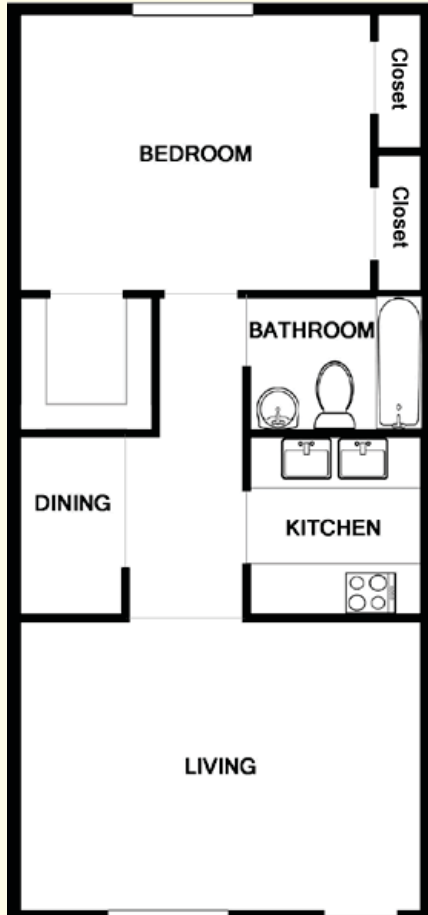

Features & Amenities

- Spacious Floor Plans
- Open Kitchens
- Frost-free Refrigerator
- 2" Faux Wood Blinds
- Carpeted Bedrooms
- Ceiling Fans
- Plank Flooring
- Tile Floors in Kitchen & Bath*
- On Site Laundry Facilities
- Free Assigned Parking
- Patios & Balconies*
- Sparkling Pool
- Happy Office People!
- Excellent Maintenance Staff
- Lots of Closet Space

4727 Wellesley Avenue
Fort Worth, TX 76107

*In select units

Availability may be limited.
Subject to change without notice.

(817) 738-5753

(817) 738-5753

RENT _____ 1 Bdrm / 1 Bath
DEPOSIT _____ 665 Sq. Ft.*

A1

B1

RENT _____ 2 Bdrm / 1 Bath
DEPOSIT _____ 945 Sq. Ft.*

A2

RENT _____ 1 Bdrm / 1 Bath
DEPOSIT _____ 750 Sq. Ft.*

B2

RENT _____ 2 Bdrm / 2 Bath
DEPOSIT _____ 1095 Sq. Ft.*

4727 Wellesley Avenue
Fort Worth, TX 76107